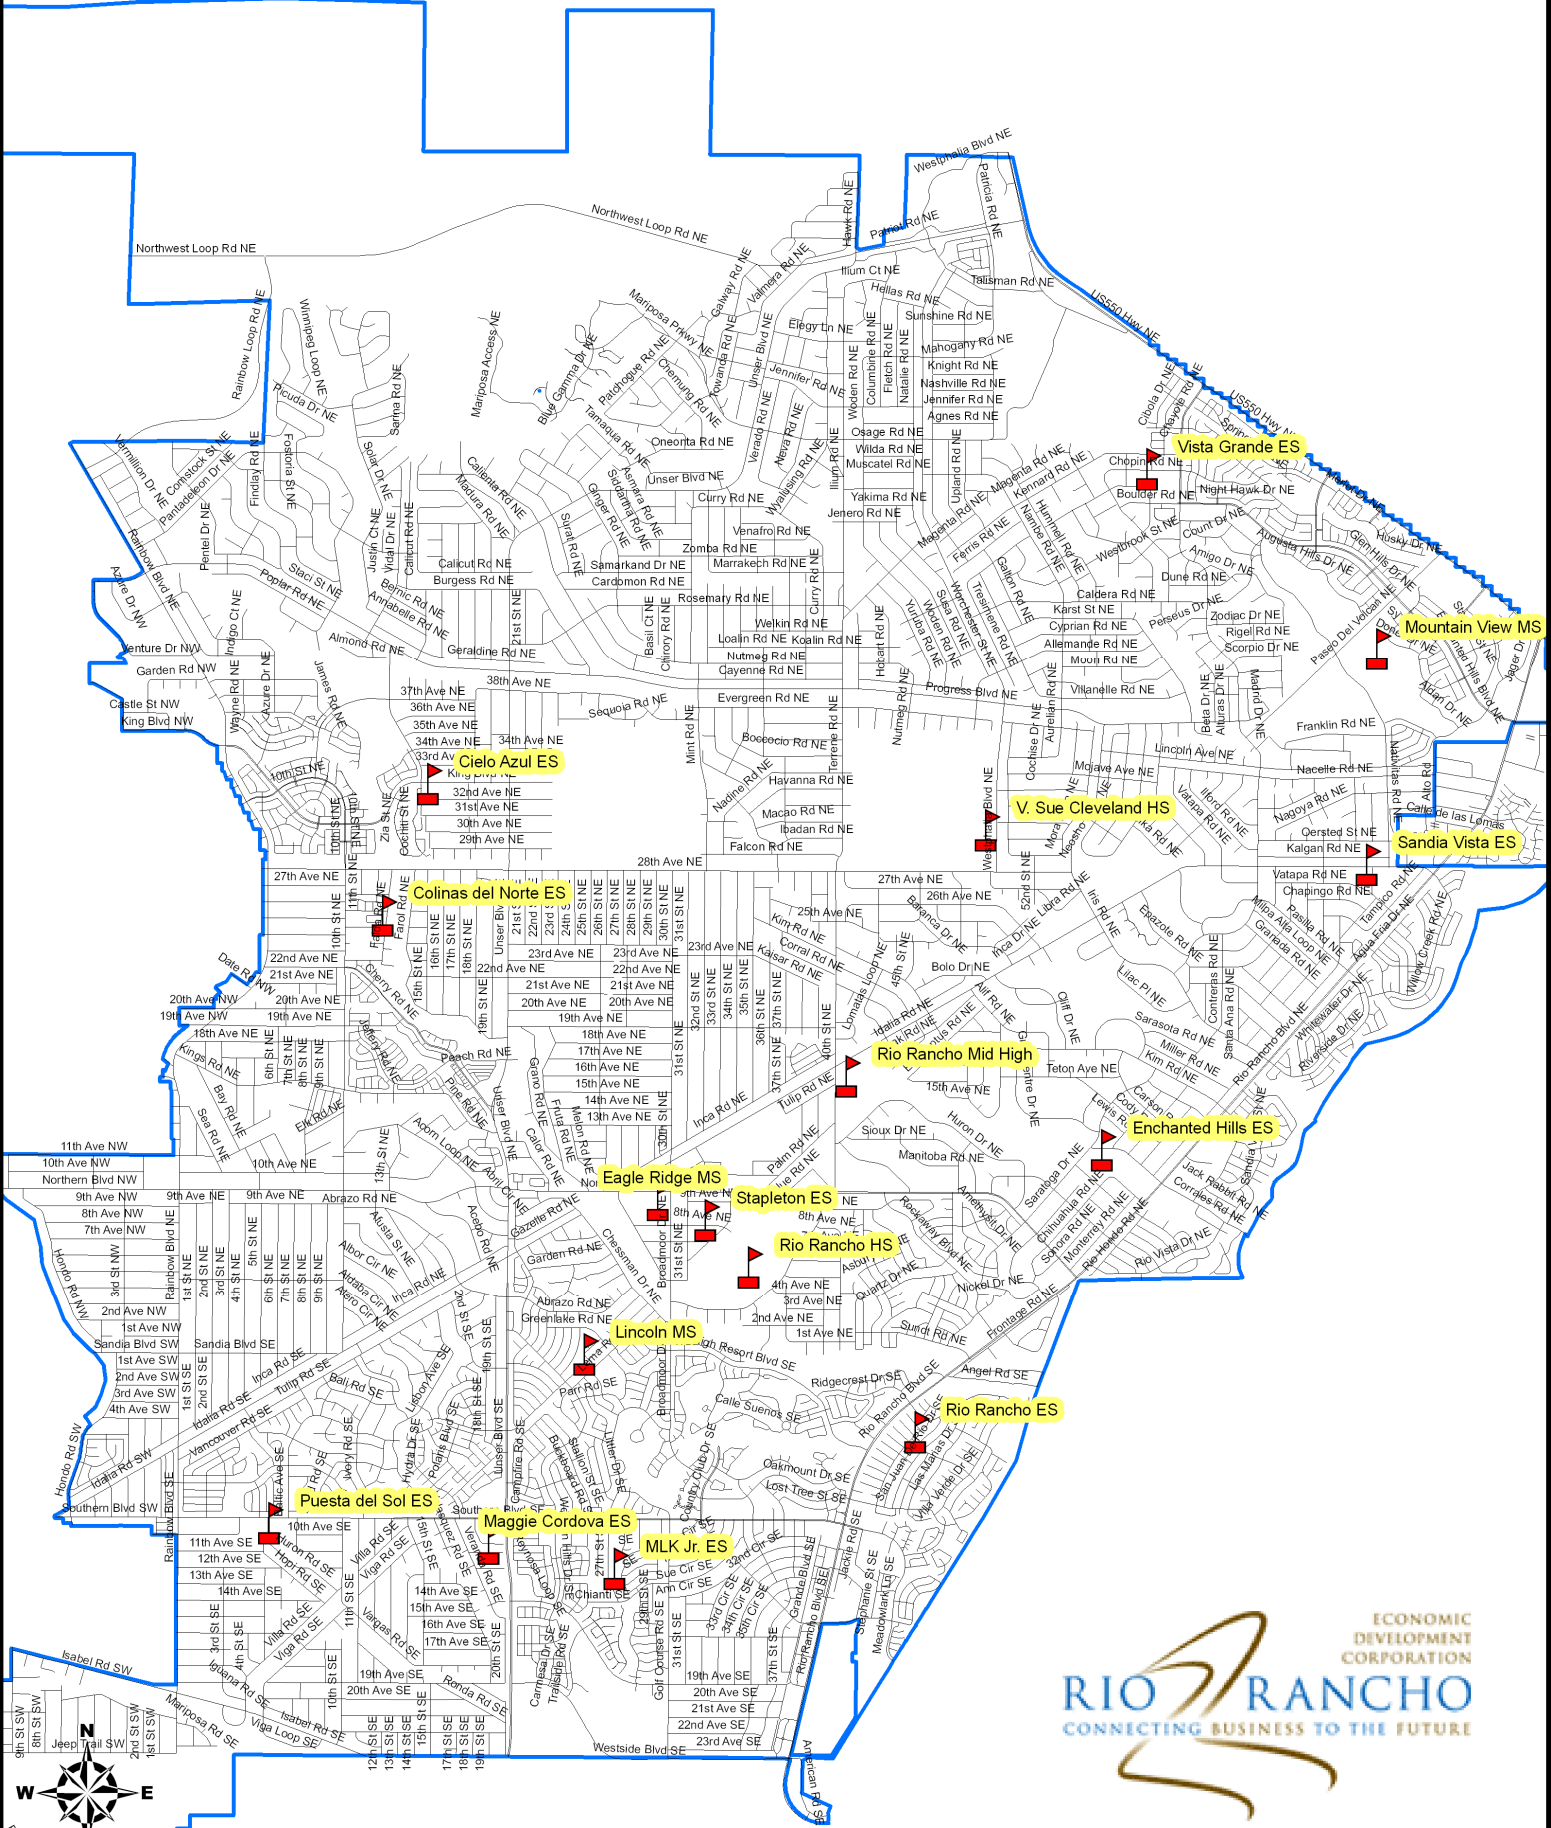

Rio Rancho Public Schools

Prepared by: RREDC

Middle School Boundaries effective 2008-09

Progress Blvd.

King Blvd.

28th Ave.

Northern Blvd.

Southern Blvd.

Rainbow Blvd.

10th St.

Unser Blvd.

Broadmoor/30th

Fruta Rd.

Lema Rd.

Golf Course

Paseo del Volcan

40th St.

Idalia Rd.

NM 550

Mountain View

Enchanted Hills Blvd.

Montreal Lp.

City Center

Cleveland HS

Eagle Ridge

Rio Rancho HS

Lincoln

NM 528

Elementary Boundaries effective 2008-09