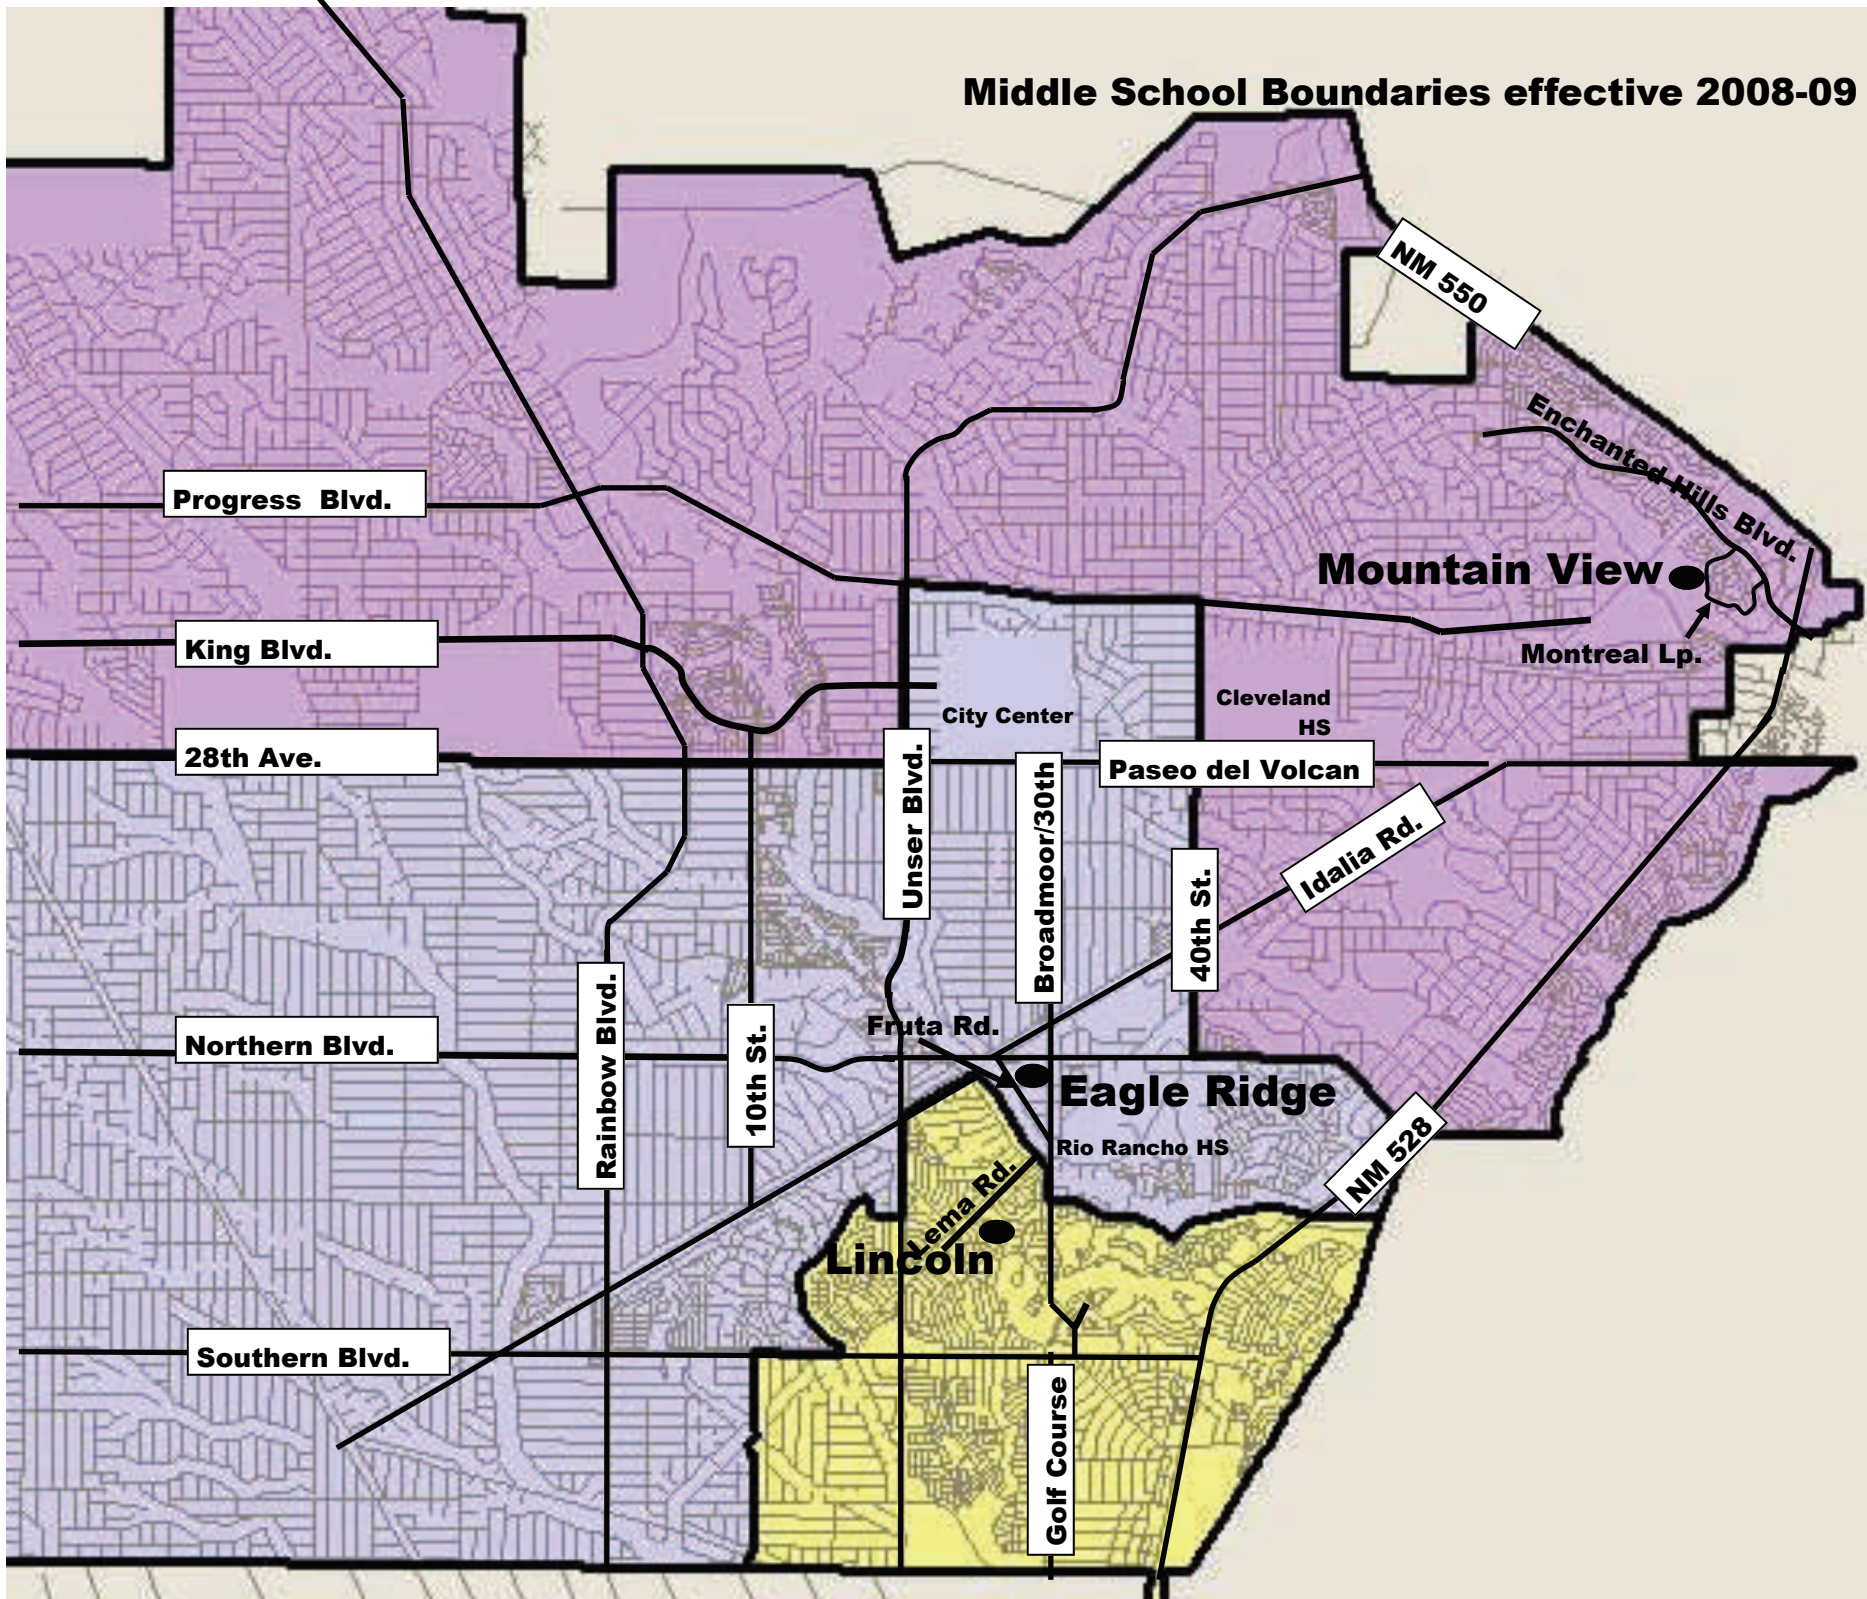

Rio Rancho Public Schools

Prepared by: RREDC

Middle School Boundaries effective 2008-09

Progress Blvd.

King Blvd.

28th Ave.

Northern Blvd.

Southern Blvd.

Rainbow Blvd.

10th St.

Unser Blvd.

Broadmoor/30th

Fruta Rd.

Lema Rd.

Golf Course

Paseo del Volcan

40th St.

Idalia Rd.

NM 550

Mountain View

Enchanted Hills Blvd.

Montreal Lp.

City Center

Cleveland HS

Eagle Ridge

Rio Rancho HS

Lincoln

NM 528

Elementary Boundaries effective 2008-09