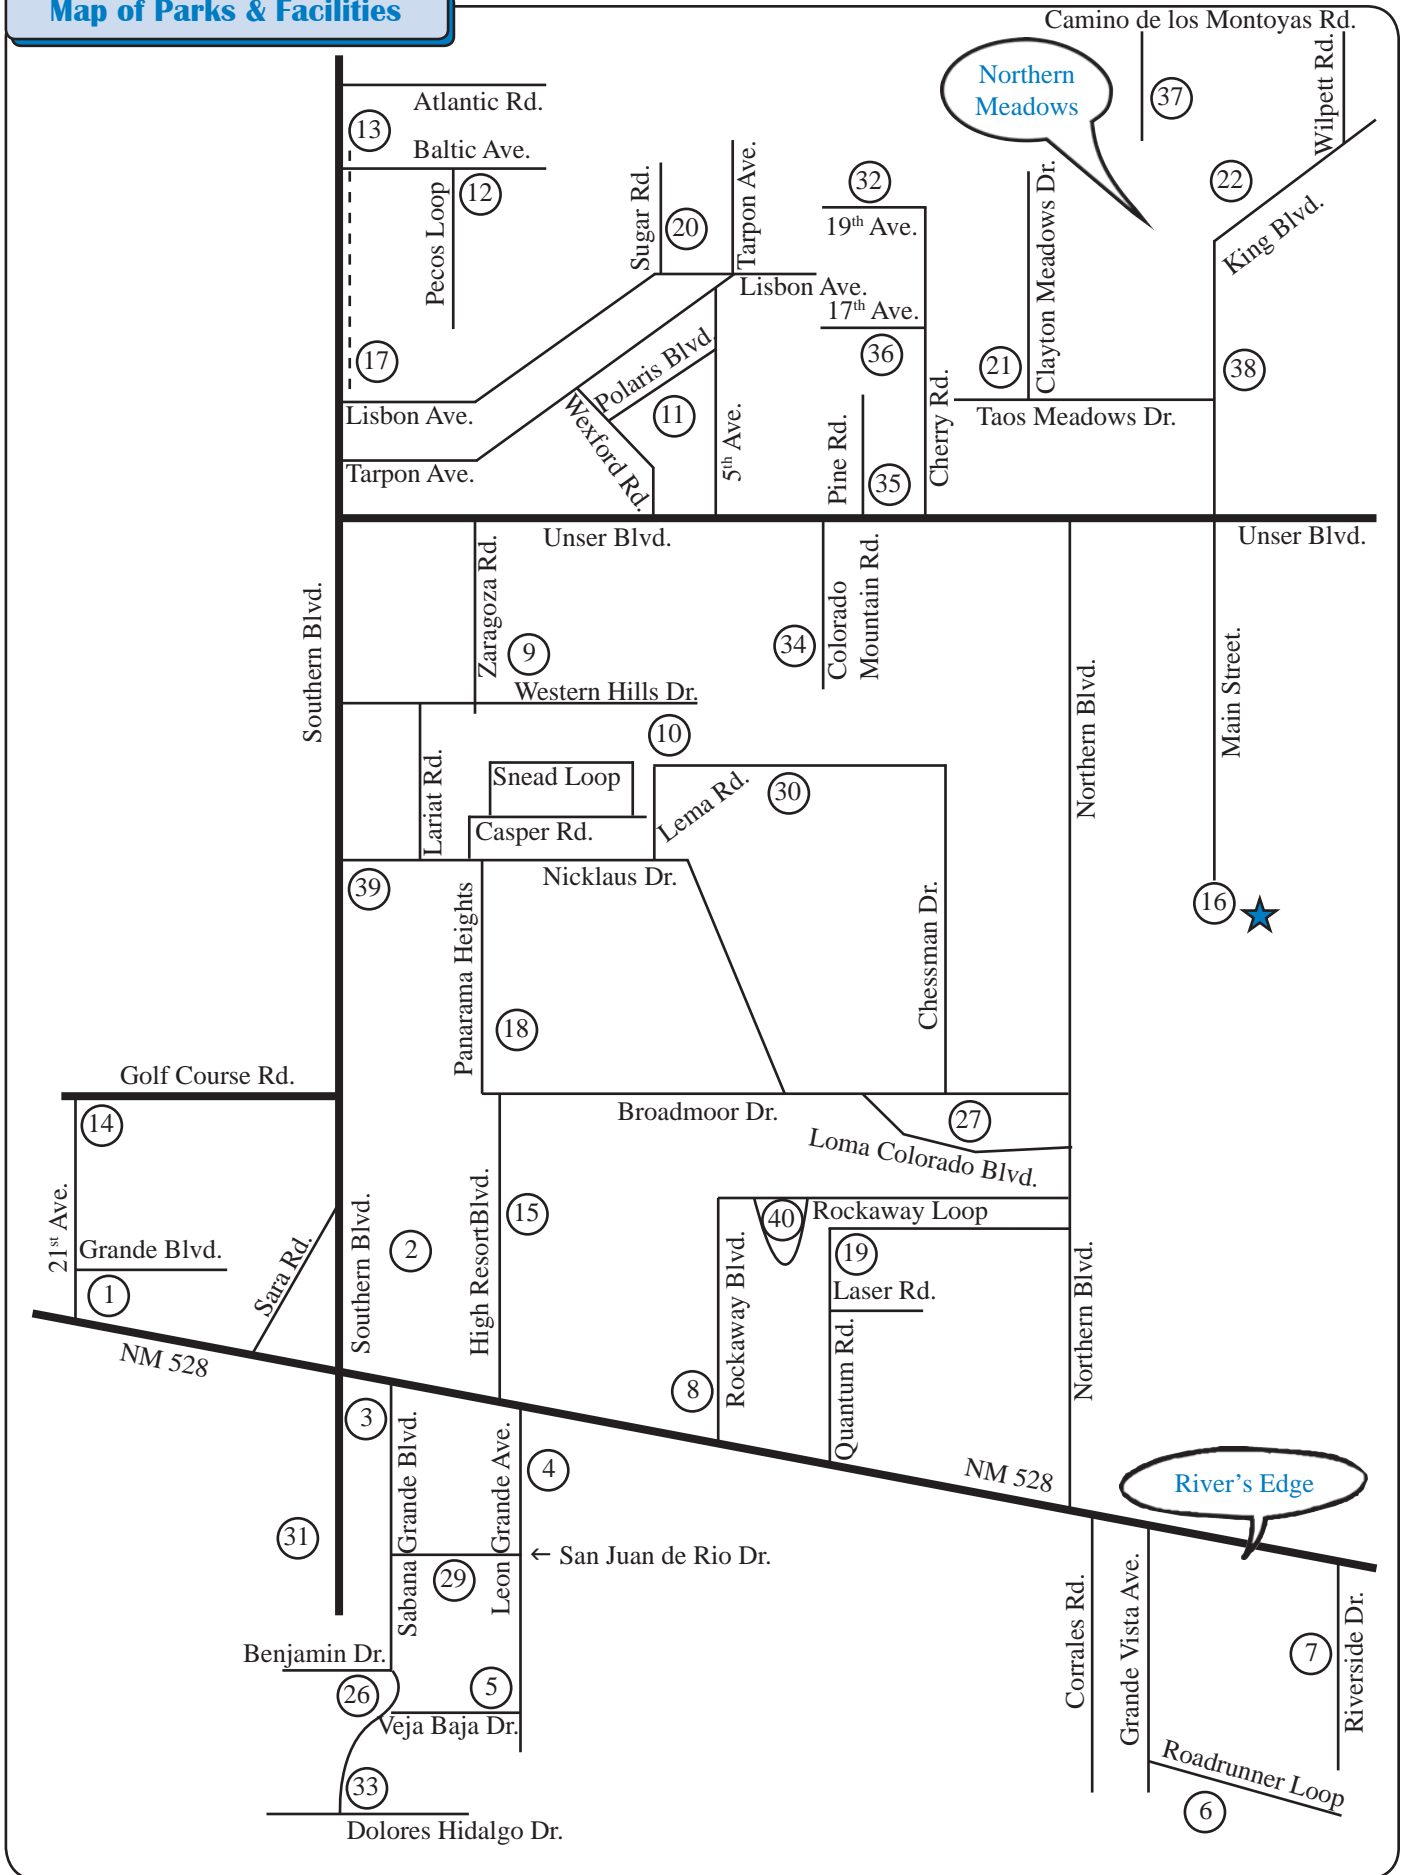

Map of Parks & Facilities

Map of Parks & Facilities

Parks & Facilities

- | | |
|--|---------------------------------------|
| 1. Haynes Park, Pool & Community Center | 20. Sugar Park |
| 2. Veterans' Monument, Esther Bone Memorial Library & Xeriscape Garden | 21. Northern Meadows Park |
| 3. Sabana Grande Recreation Center | 22. King Mesa Meadows Park |
| 4. Leon Grande Park | 23. Vista Grande Park |
| 5. Veja Baja Park | 24. Enchanted Hills Park |
| 6. Trailhead Park | 25. Mountain View Park (🐕) |
| 7. Rio Vista Park (🐕) | 26. Sabana Grande Heights Park |
| 8. Vista Hills Park | 27. Loma Colorado Park & Main Library |
| 9. Western Winds Park | 28. Vista Grande Elementary School |
| 10. Snead Drainage Facility | 29. Rio Rancho Elementary School |
| 11. Star Heights Park, Recreation Center, & Learning Center | 30. Lincoln Middle School |
| 12. Cielo Vista Park | 31. Meadowlark Senior Center |
| 13. Rainbow Park (🐕) and Pool | 32. North Hills Park I |
| 14. Clearview Drainage Facility | 33. Roadrunner Park |
| 15. Rio Rancho Sports Complex | 34. Los Milagros Park |
| 16. ★ City Hall | 35. Sierra Norte Park |
| 17. Southern Blvd. Fitness Path | 36. North Hills Park II |
| 18. Vista Sandia Park (🐕) | 37. Los Montoyas Park |
| 19. Olympus Park | 38. Zia Park |
| | 39. Nicklaus Park |
| | 40. Rockaway Heights Park |